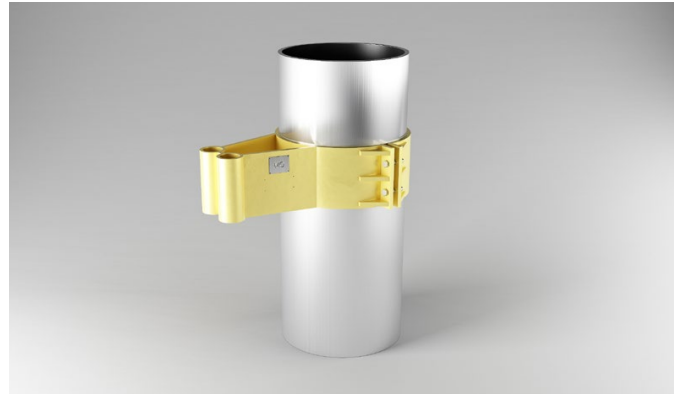

Hang Off Equipment

Product Portfolio

Slip Joint Clamp

Single and Double Banana Sheave

Slip Joint Saddle

Hang Off Saddle

Guide Sheave

For further information, email
commercial@imenco.com