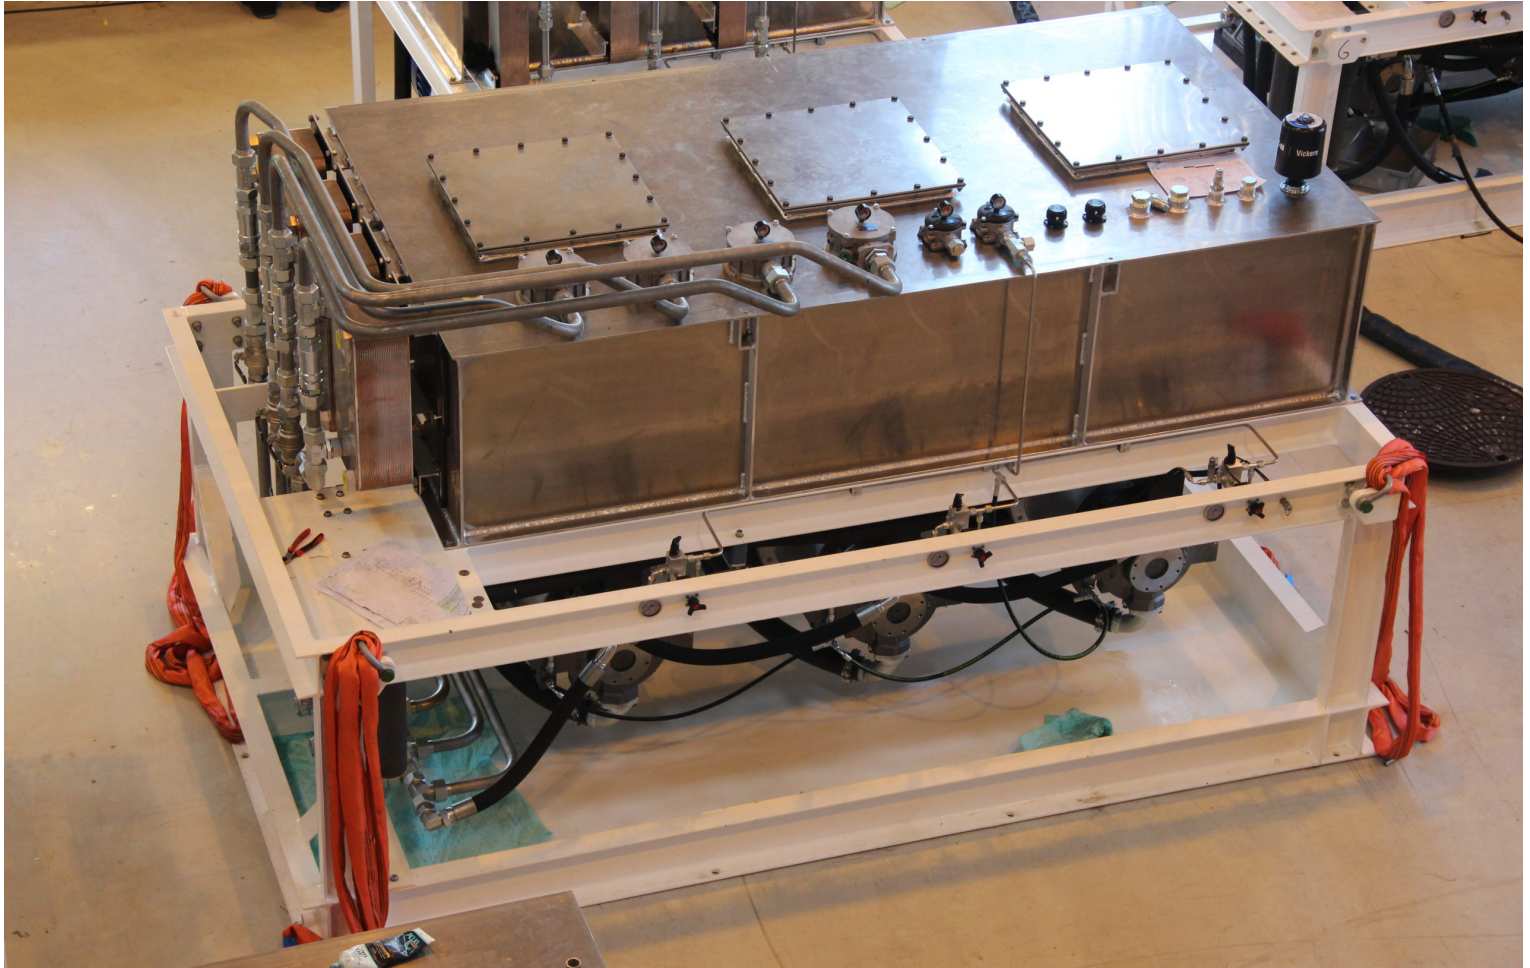

System Hydraulic Power Unit

Imenco can supply complete HPU systems

We offer a wide range of ringline and system Hydraulic Power Units – HPU's. Our HPU's are designed and manufactured according to customer needs. Imenco can supply complete HPU systems including electro/automation for both onshore and offshore applications.

- West Alpha – 6 new HPU's delivered for complete ringline on rig
- Ocean Farm – HPU for skidding system
- Deck HPU for PLEM/PLET installation Frame
- Multiple Test HPU's for various applications
- Subsea HPU's for H-frames and TMS applications
- Workshop Ringline HPU's