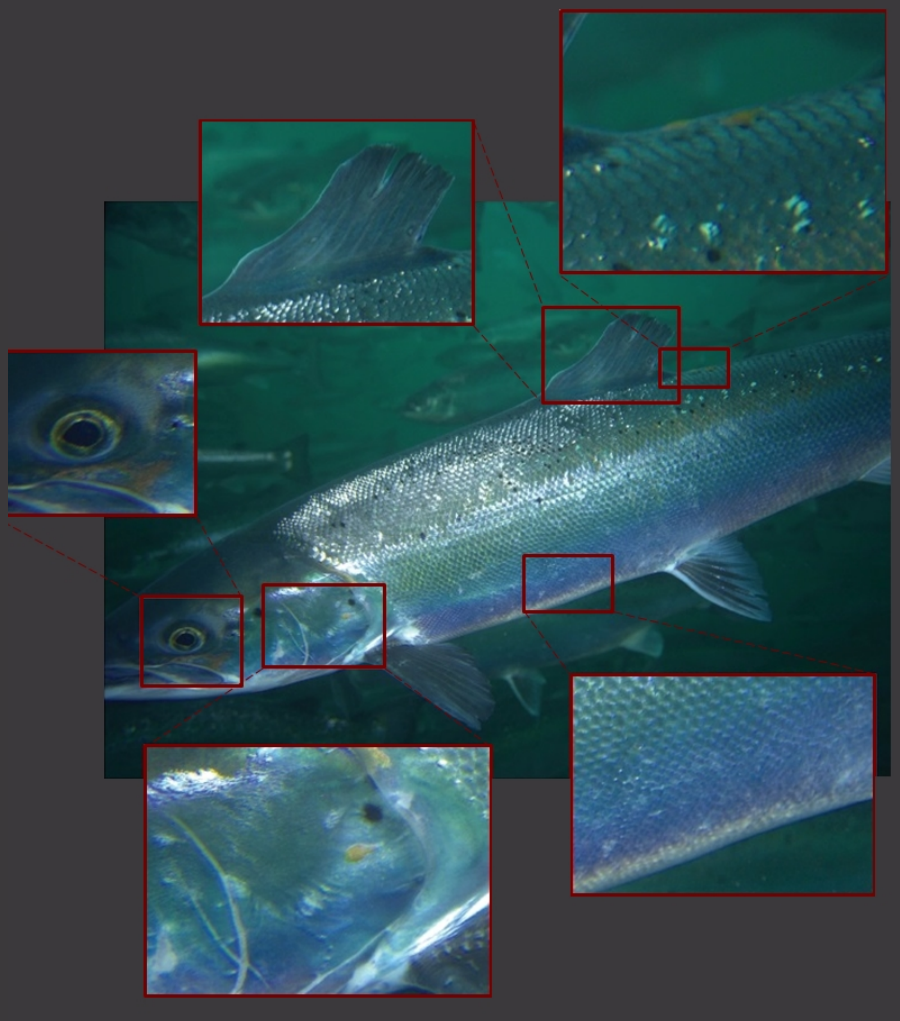

Feel free to call us anytime on +52 86 41 00, drop us an email at imenco.havbruk@imenco.no or visit our website for contact information

imencohavbruk.no

AQUACULTURE PRODUCTS & SERVICES

FEATURES

- Stereo 4K GigE highres colour camera
- High sensitivity and very good color reproduction under water
- Compact and without moving parts
- Options of integrated sensors
- Industry-leading technology
- Custom software client
- Possibility of 3D display of image
- Prepared for machine vision
- Ethernet: GigE

SPECIFICATIONS

Configuration	2x 12,3MP colour stereo 4K 8FPS cameras
Lens	12MP F 2.8
Lights	6x 5000K/1000Lumen dimmable LED
Focus	Fixed as standard (0,3m to infinity)
Angle of view	84°
Resolution per camera	4096 x 3000 px
Dimensions	Ø227 x 258
Materials	POM / SS316
Depth rating	80 meters
Standard connector	SubConn DBH13
Power consumption	24VDC / 125 W
Weight in air	11,7 Kg
Weight submerged	2,7 Kg