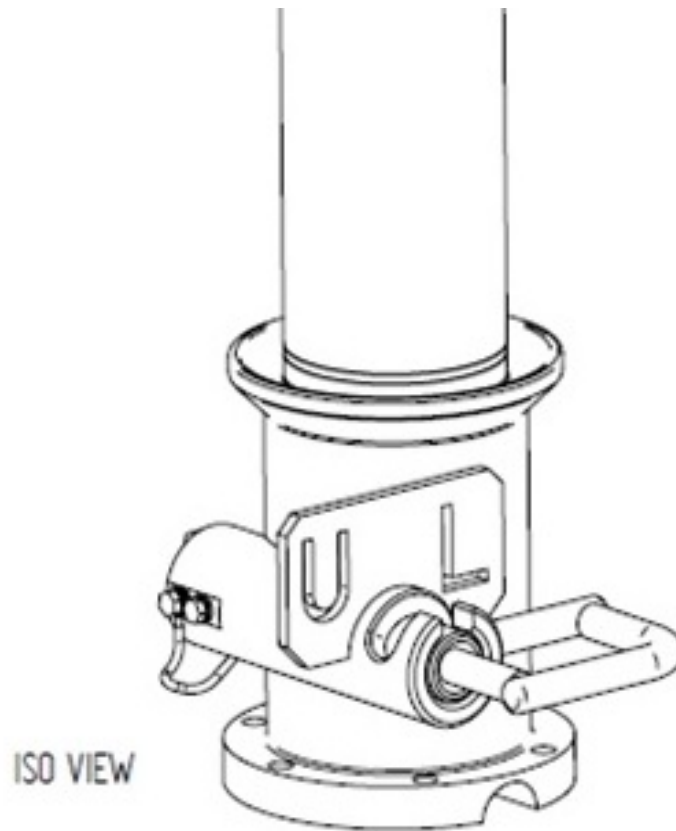

Receptacle for Bottom Releasable Mini Guideposts –MRBR

Standard bolted MRBR
type receptacle is
available from
5"/127mm OD post

The MRBR Receptacle is prepared for bolting on subsea structures where Bottom Releasable Mini Guidepost MGP-BR shall be installed. The Receptacle for Bottom Releasable Mini Guideposts has a simple and robust ROV/diver operated locking mechanism for lock down of the post.