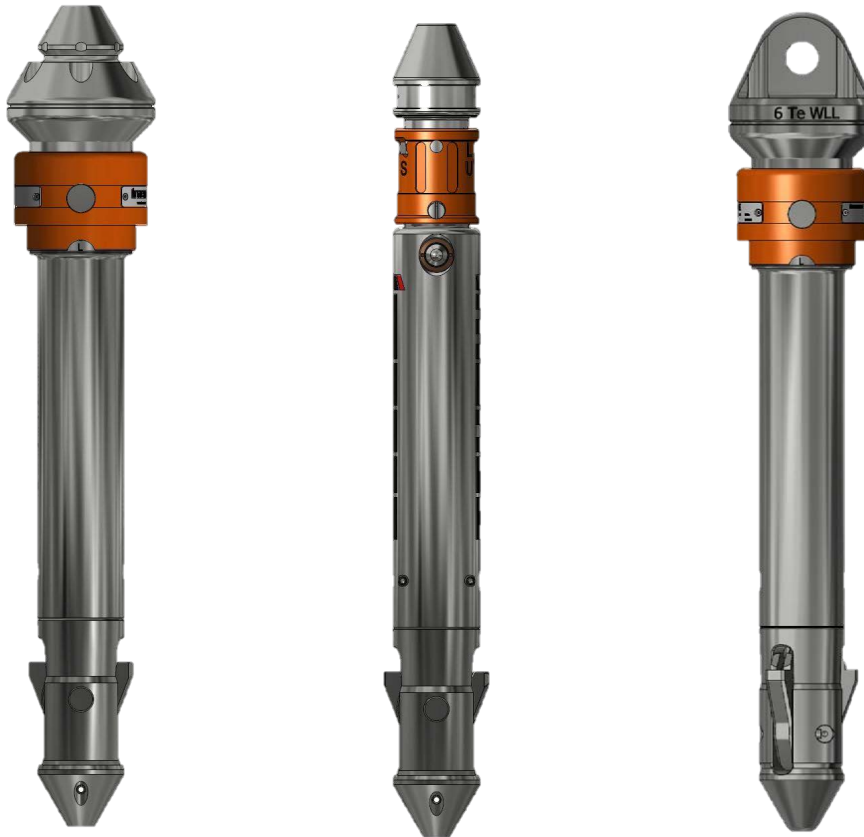

Guidewire Anchors

Guidewire Anchors are supplied with a shearpin, protecting the equipment

- These anchors are supplied in different shapes and sizes
- No shearpins on Lifting Anchors
- Anchor tops are available in different tops
- The anchors can be equipped with different securing devices to prevent the anchor from being accidentally released during operation
- Typical safety devices are:
 - Safety Sleeve
 - Safety Clip

For further information, email
commercial@imenco.com

Guidewire Anchors

• For Shackle Connection

• For Potting of Wire

• For Standard GWA.

• For Slimline GWA

• Mounting Flange

• Safety Clip